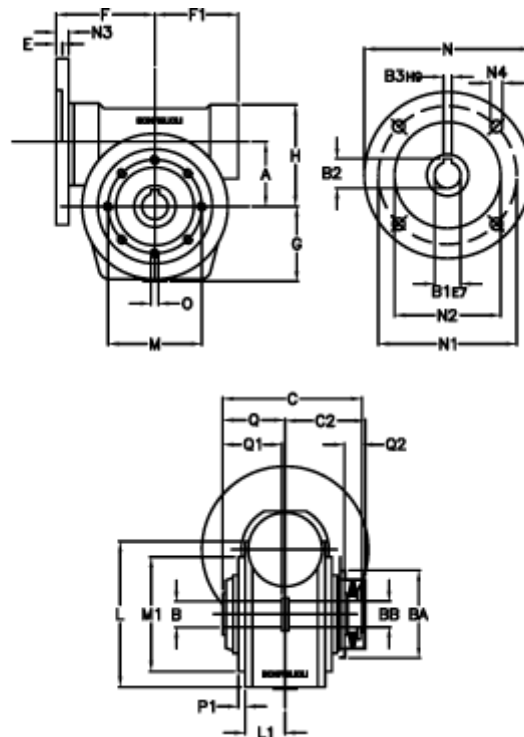

Article number: 390204901473236

Description: Worm Gear with Torque Limiter  
VF 49-L2-P-14 P80B5

## Measures

a = 49.50	C2 = 63,5	L1 = 36.8	O = M6x8
B = 25	Description = VF 49P-xx-80B14	m = 94	P1 = 2.5
B1 E7 = 19	E = 3.0	M1 = 68	Q = 51.0
B2 = 21.8	F = 70	N = 120	Q1 = 41
B3 H9 = 6	F1 = 63	N1 = 100	Q2 = 15
BA = 63	g = 56	N2 = 80	
BB H7 = 14	H = 80.0	N3 = 10.0	
C = 105	L = 107.5	N4 = 7	